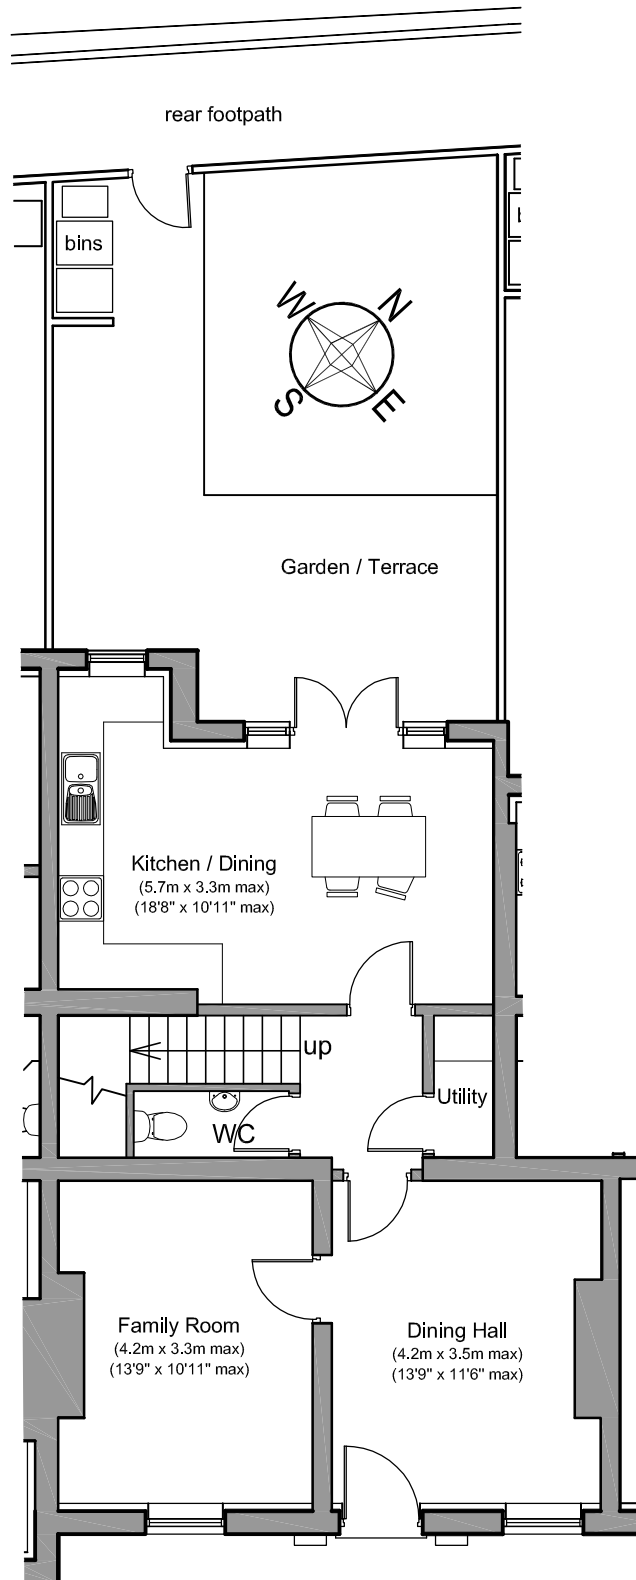

Weston House Ground Floor

All Dimensions are Approximate

York YO1 Property LLP

www.thepurecust.co.uk

01904 670640

info@thepurecust.co.uk

For identification purposes only. Not to scale.
Any areas, measurements or distances are approximate. The text and plans are for guidance only and are not necessarily comprehensive. Purchasers must satisfy themselves by inspection or otherwise.